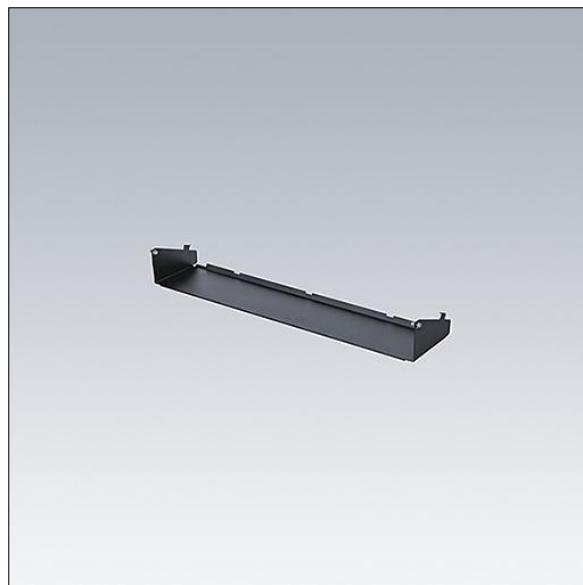

Champion

96635278 CHAMPION LED VS REAR

THORN

Champion

Visière arrière Champion, en accessoire, pour une protection arrière supplémentaire. Uniquement compatible avec la version Champion VSP : visière matte.

TLG_CHPL_F_RVIS.jpg

Toutes les valeurs marquées d'un * sont des valeurs nominales. Sauf indication contraire, les valeurs sont applicables pour une température ambiante de 25 °C.

Les produits de Thorn Lighting sont perfectionnés en permanence. Nous nous réservons le droit d'apporter des modifications à nos produits sans autres publications.

© Thorn Lighting